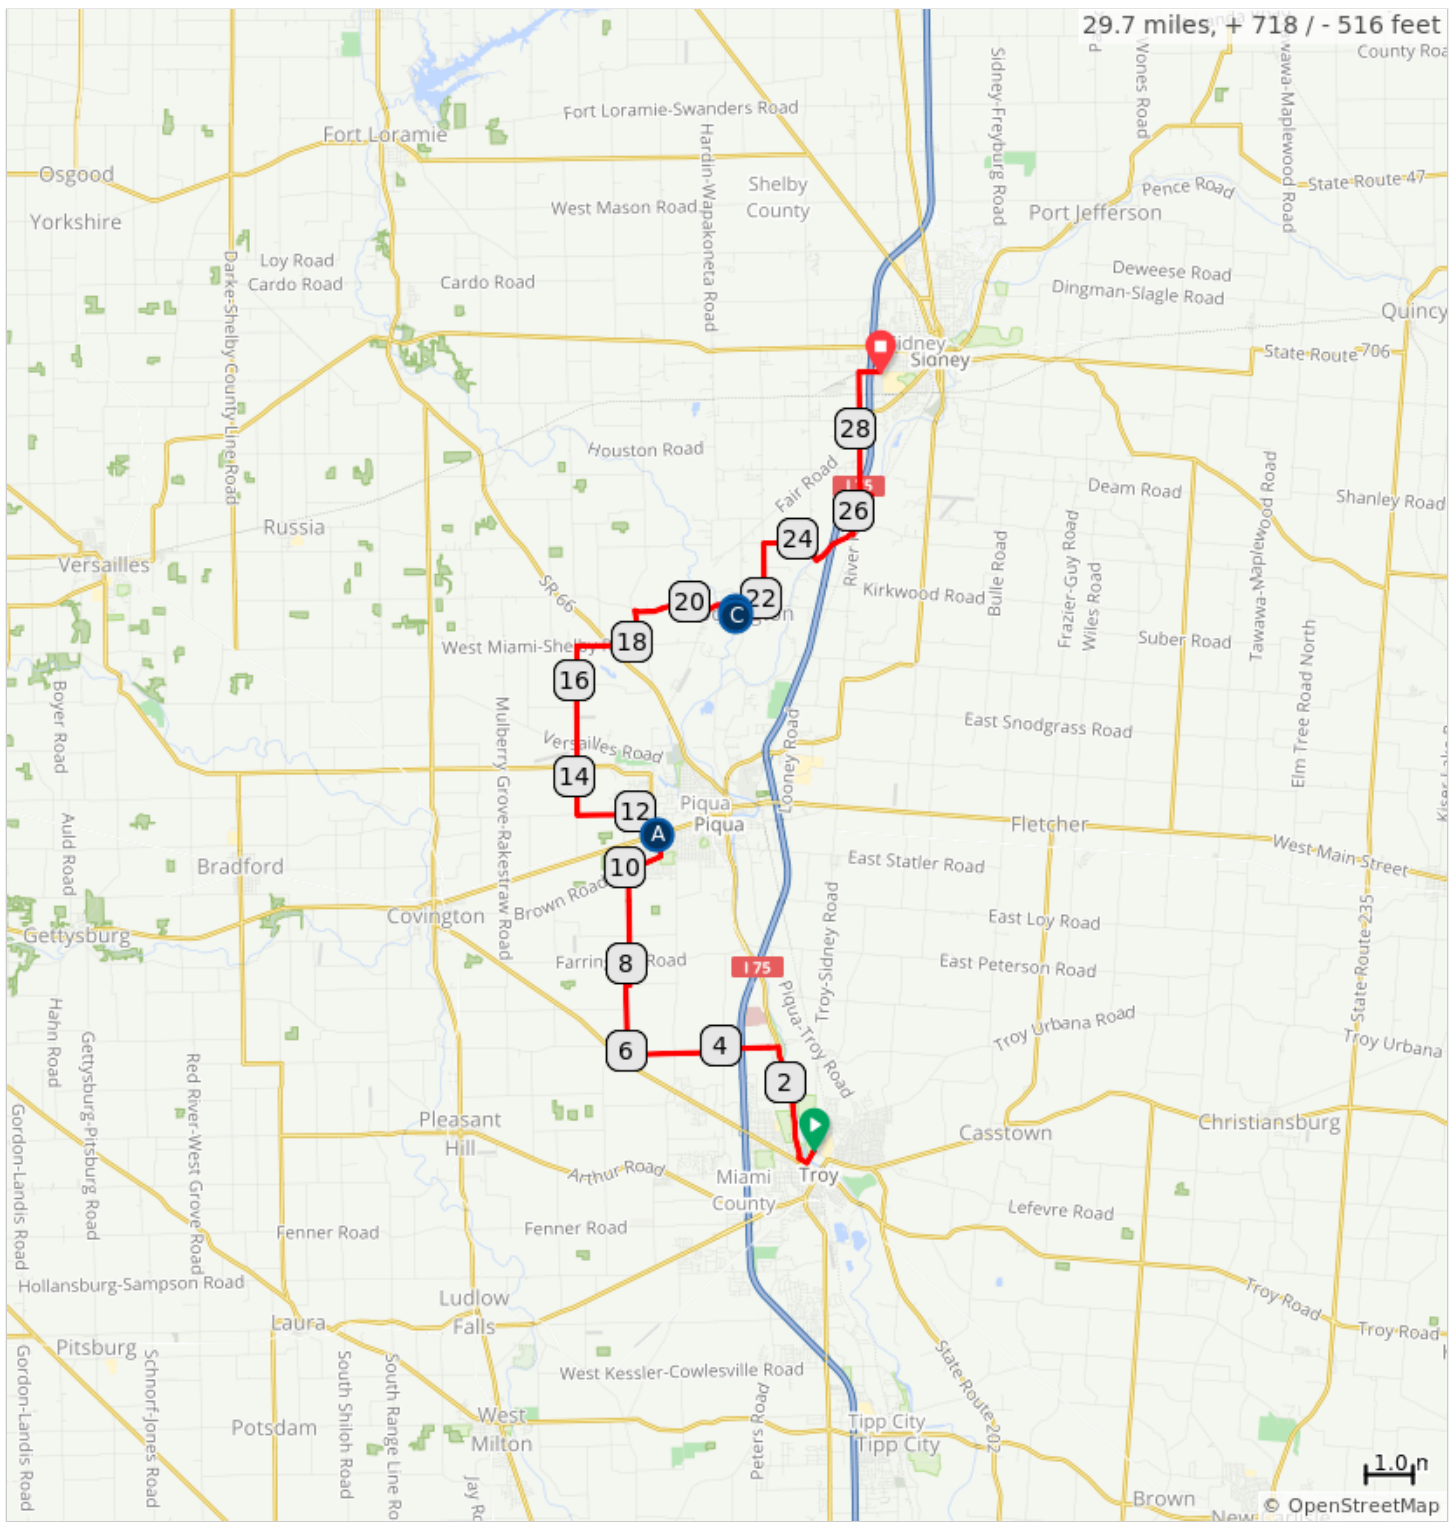

GOBA 33 - 7 SATURDAY

Today's route is required as we return to Sidney. Thank you for riding the Great Ohio Bicycle Adventure 33!
Route arrows are YELLOW.

- A. AM snack - Speedway gas station, other FOYO (11.2)
- B. Lunch - Lockington fire station (21.0)
- C. Lockington Locks Historic Site

GOBA 33 - 7 SATURDAY

Num	Type	Dist
1.	📍	0.0
2.	➡	0.0
3.	➡	0.3
4.	➡	0.5
5.	⬅	2.9
6.	⬅	4.0
7.	➡	4.1
8.	➡	6.1
9.	⬅	7.6
10.	➡	10.0
11.	Ψ	10.1
12.	⬅	10.7
13.	⬅	11.7
14.	➡	13.3
15.	➡	16.8
16.	⬅	18.0
17.	➡	18.8
18.	Ψ	19.9
19.	⬅	20.3
20.	➡	21.1
21.	⬅	21.2
22.	➡	21.2
23.	⬅	21.2
24.	⬅	21.7
25.	➡	23.2
26.	➡	24.1
27.	⬅	24.6
28.	⬅	25.6
29.	⬅	26.5
30.	<i>i</i>	27.3
31.	➡	29.3
32.	📍	29.7

29.7 miles. +718/-515 feet