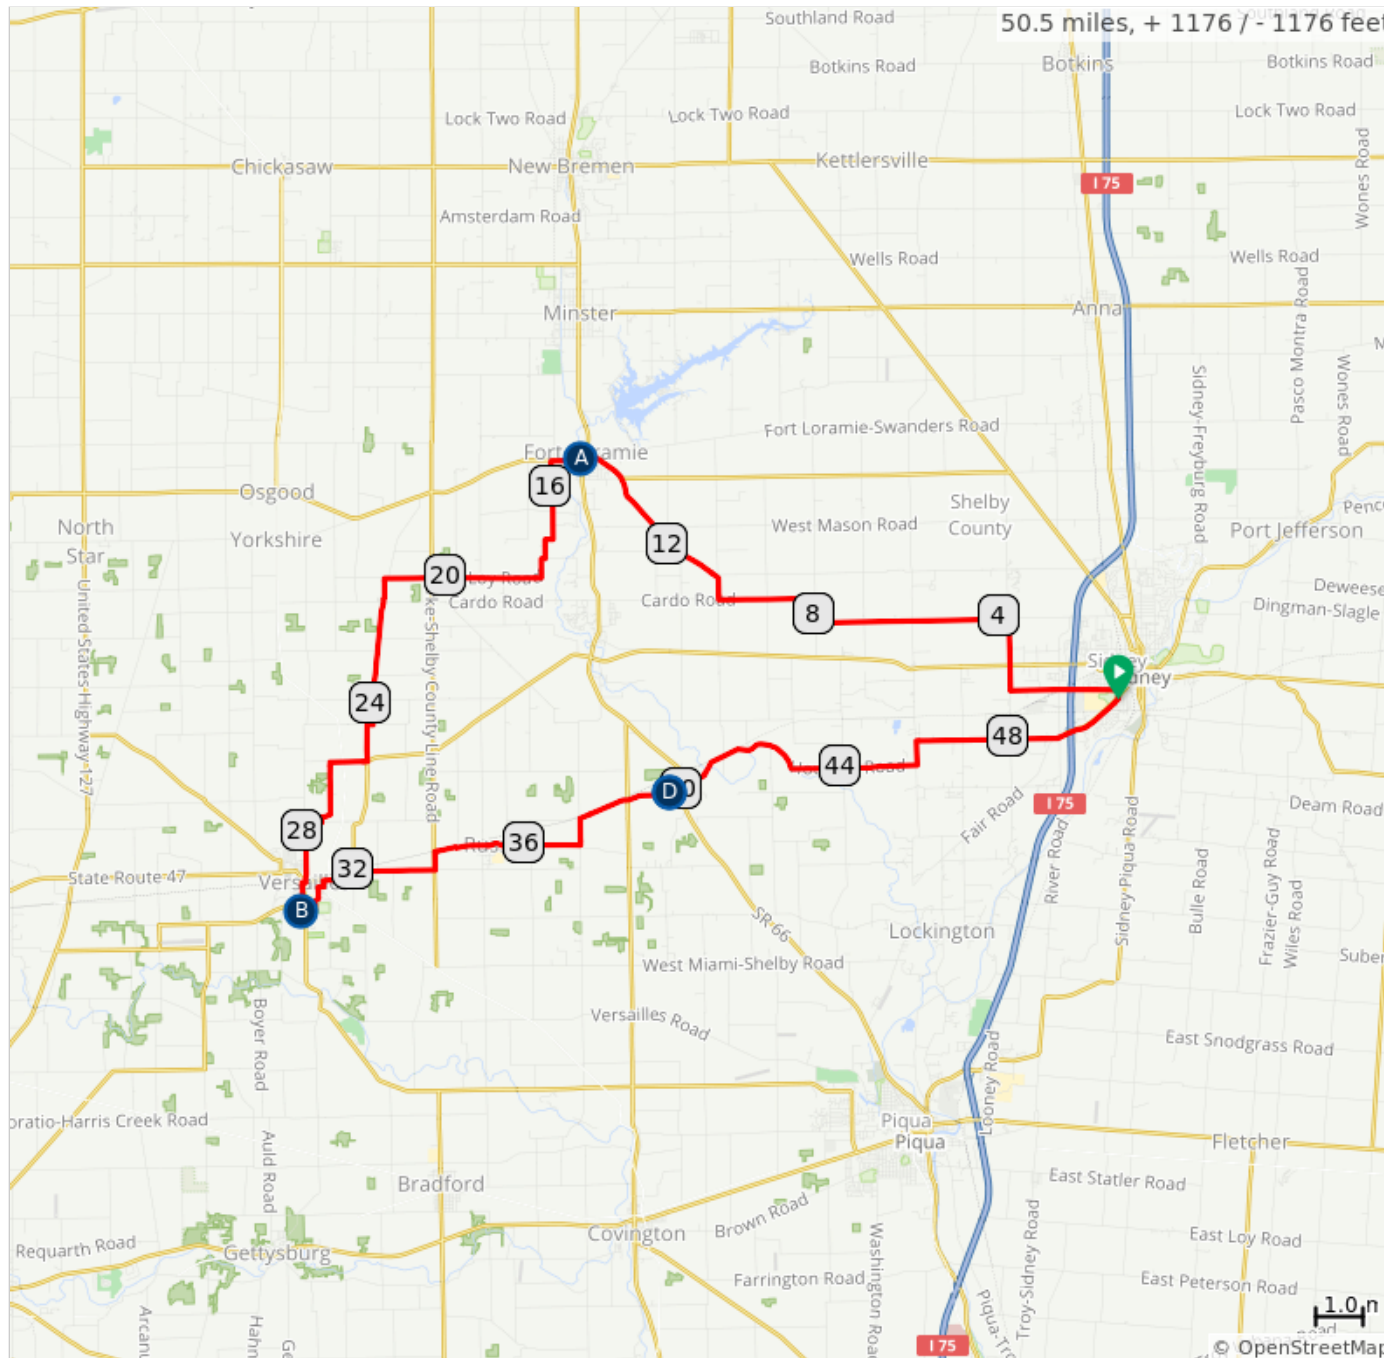

# GOBA 33 - 1 SUNDAY

50.5 miles, + 1176 / - 1176 feet

Route arrows today are  
**WHITE**.  
Today's route is optional.

- A. AM snack - FOYO at Casey's (14.8)
- B. Lunch - Versailles HS (30.1)
- C. PM snack stop - Houston Congregational Christian Church (39.6)
- D. PM snack stop - Houston Congregational Christian Church (39.6)

GOBA 33 - 1 SUNDAY

Num	Next	Type	Dist
1.	0.1	←	0.0
2.	0.6	←	0.1
3.	1.6	<i>i</i>	0.8
4.	1.5	→	2.4
5.	4.0	←	3.9
6.	0.5	→	7.9
7.	2.0	←	8.4
8.	0.4	→	10.4
9.	3.7	←	10.8
10.	0.9	ψ†	14.5
11.	2.2	←	15.4
12.	3.7	→	17.6
13.	0.4	←	21.3
14.	2.6	←	21.8
15.	0.1	→	24.4
16.	0.8	←	24.5
17.	0.8	→	25.3
18.	1.4	←	26.1
19.	0.3	→	27.4
20.	1.2	←	27.8
21.	0.1	→	29.0
22.	0.3	←	29.1
23.	0.1	ψ†	29.4
24.	0.2	→	29.5
25.	0.4	←	29.7
26.	0.1	←	30.1
27.	0.2	→	30.2
28.	0.2	←	30.5
29.	0.2	←	30.7
30.	0.1	→	30.9
31.	0.1	←	31.1
32.	0.8	→	31.2
33.	1.7	→	32.0
34.	0.4	←	33.7

33.7 miles. +700/-755 feet

Num	Next	Type	Dist
35.	0.4	→	34.0
36.	0.0	→	34.5
37.	2.6	←	34.5
38.	0.5	←	37.1
39.	1.8	→	37.7
40.	0.5	ψ†	39.5
41.	0.2	←	39.9
42.	0.5	→	40.1
43.	4.9	←	40.6
44.	0.5	←	45.5
45.	2.9	→	46.1
46.	1.5	↑	49.0
47.	0.0	←	50.5
48.	0.0	📍	50.5

16.9 miles. +477/-419 feet